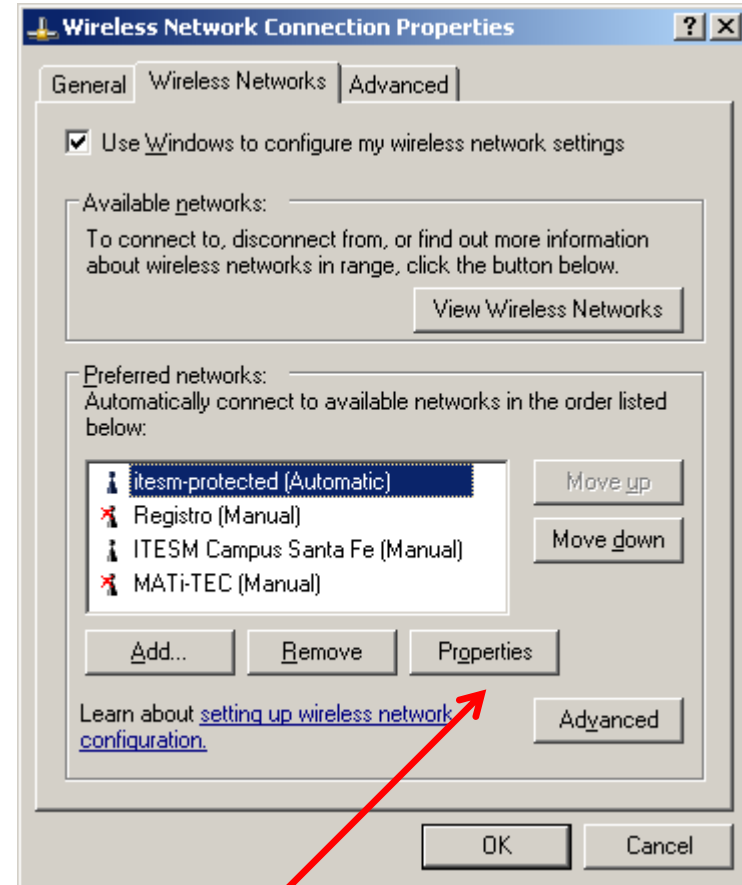

Windows XP

Windows XP

Windows XP

Windows XP

Windows XP

Enter Credentials

User name: L00775700

Password: ●●●●●●●●